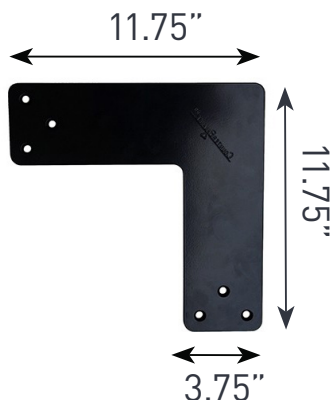

## CounterBalance® CORNERPLATE

The **CounterBalance®** CornerPlate provides a cost-efficient, quick, easy install to support overhangs on stone and solid surface countertops. These products give your customers an alternative to banging their knees on pricey corbels and provide superior support and security. These low-profile brackets are hidden from view offering a clean, modern look.

The CornerPlate is designed to attach to stud walls, supporting overhangs on breakfast bars both forward and to the right or left of the half-wall opening. The CornerPlate can support up to a 13" overhang forward and up to a 14" overhang to one side.

SKU: CCH-CBCP

Supports should be spaced no more than 16 to 20" apart for optimum performance.

- Low-profile plates provide a clean, floating look for your kitchen Countertop
- Hot rolled, 7 gauge steel with black powder-coated finish for strength and durability - tested up to 500 lbs
- Mounts on top of half walls to support extended countertop overhangs for "breakfast bar" style applications
- Supports up to a 15" overhang forward and up to a 13" overhang to one side — countertop can extend up to 6" beyond the support
- CornerPlate designed to mount on the beginning or end of bar tops — supports should be placed every 16" to 20"
- Dimensions: