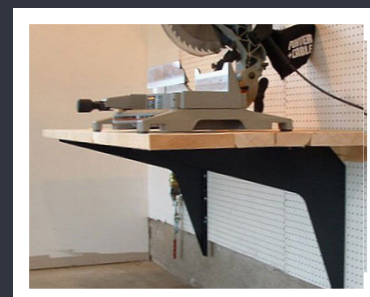

Workstation Brackets | CCH-CBWB

* See back for available sizes

COUNTER
BALANCE[®]
The support you don't see.

FOR WORK SURFACES, SHELVING OR COMMERCIAL APPLICATIONS

The CounterBalance Workstation Brackets provide a cost-efficient, secure install to support stone and solid surface countertops on handicap accessible vanities, and other “floating” work surfaces. These products are available in many useful sizes and come in a variety of colors to match your surface.

The Workstation Brackets are designed to attach to load-bearing studs. The Workstation Bracket can support an overhang extending 6” beyond the length of the bracket as per industry standard recommendations.

Various sizes available

- Multiple 1/4” mounting holes per side (mounting hardware not included)
- Available in standard textured powder coat finishes including black, brown, white, gray and almond
- Available in 8 sizes
- Reversible design makes brackets versatile and easy to use
- Powder coated 1/8” Steel for strength and durability — load limit range of 1,420 lbs. to 2,920 lbs. per pair
- The 6 larger sizes have a 3” x 3” — 45° notch that allows for wall cleat and wire run clearance
- Sold individually